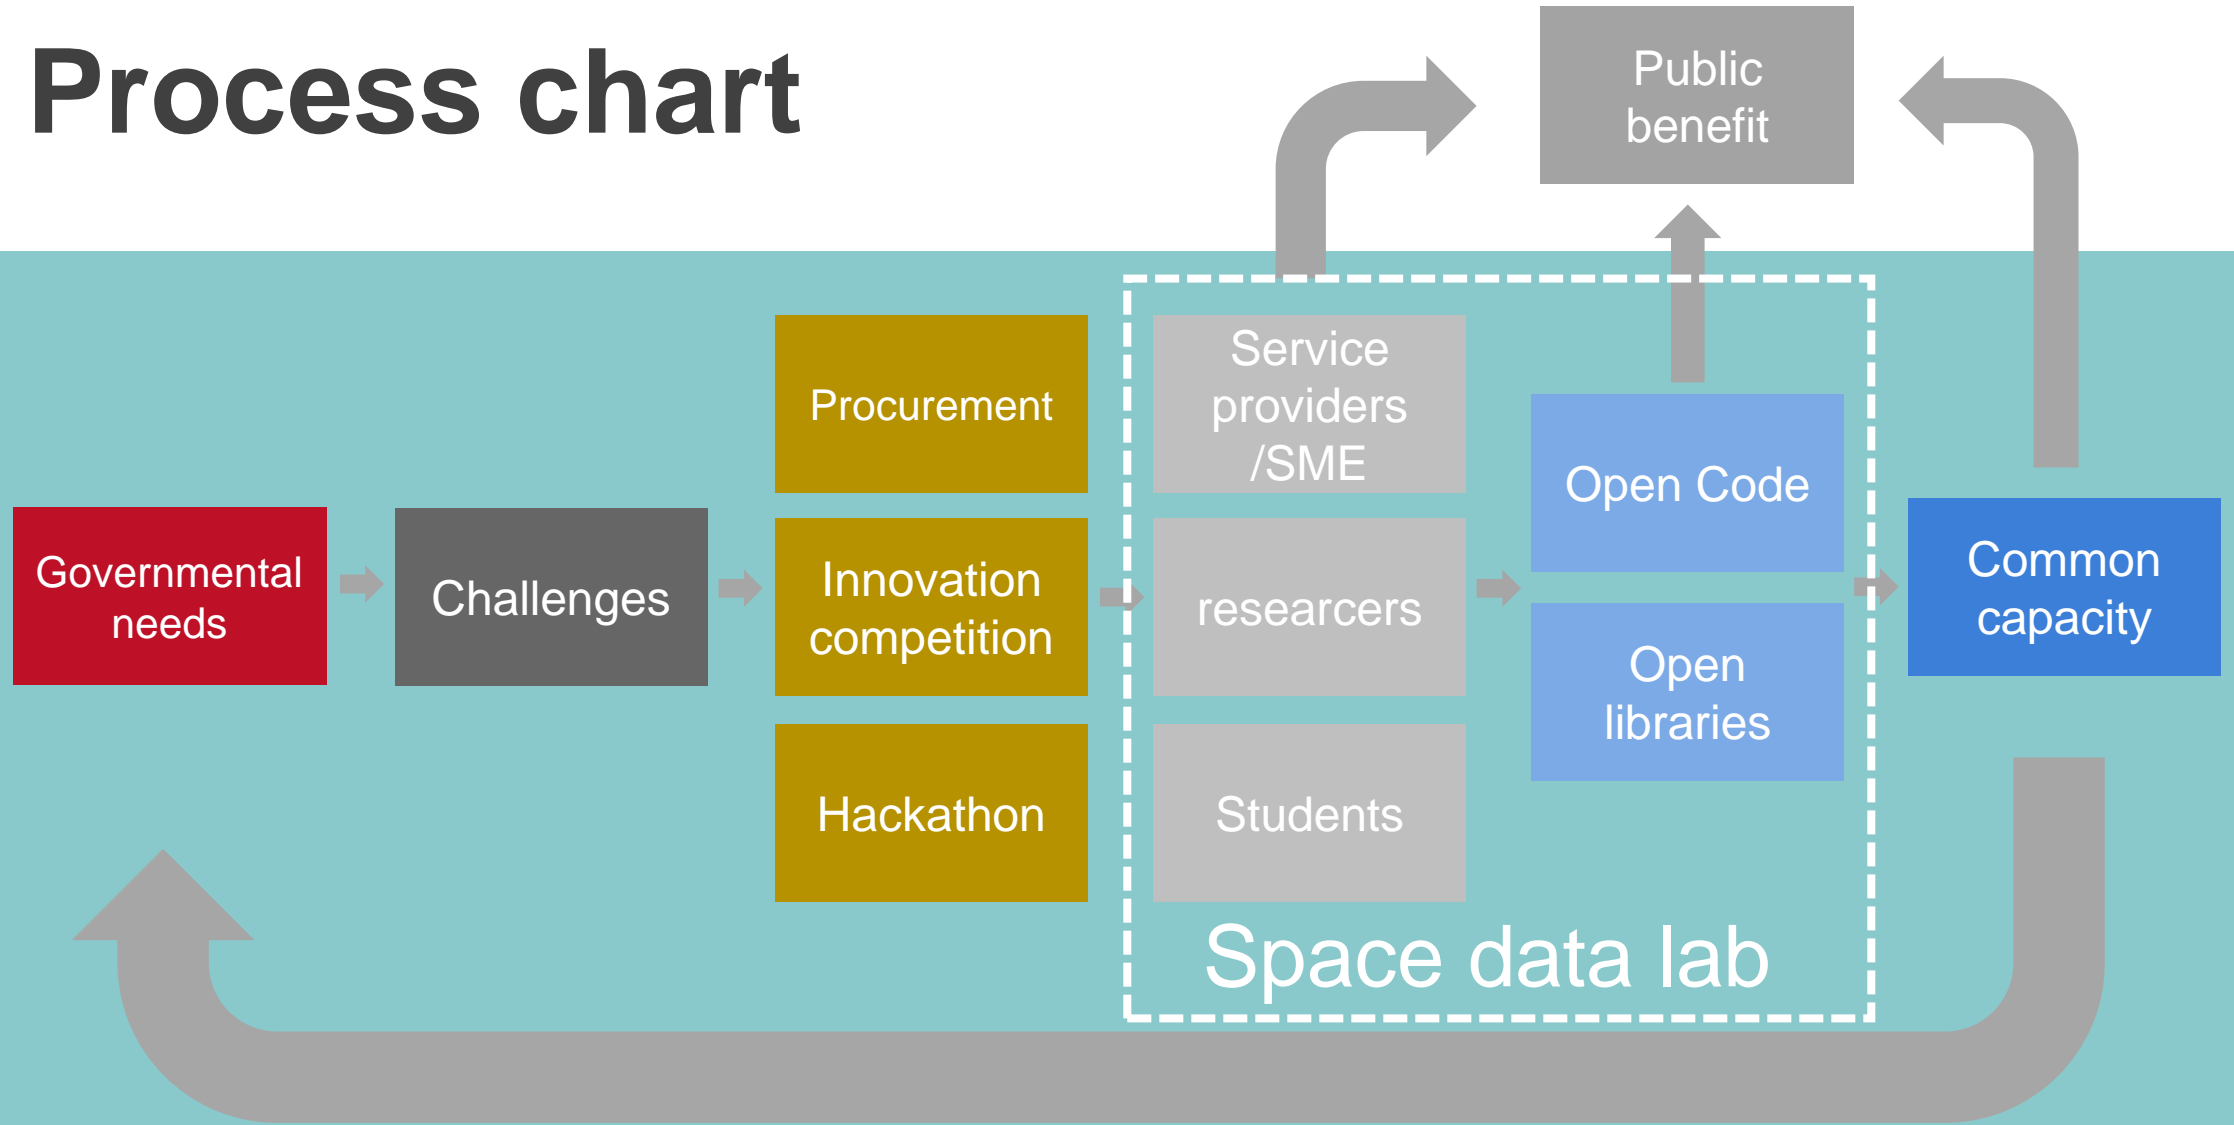

Space Data

Data Cube

Data is sorted
indexed and made
ready for analysis

Analysis ready
data and
analysis
interface

Climate Data
Geodata
Socio economic
data
Trends
Productivity
...

Information for decision
support and presentation

Open data and open development

Free and Open Data from the Copernicus programme is the fundament

Development with Open Source Code

Results and Code are published in the open domain

**open source
initiative[®]**

Process chart

Pilots

Vegetation in Vänern

Drought in Lake Mälaren region

Vegetation mapping in shallow waters

Water quality

Change in coastal zones

Bark beetle infestation