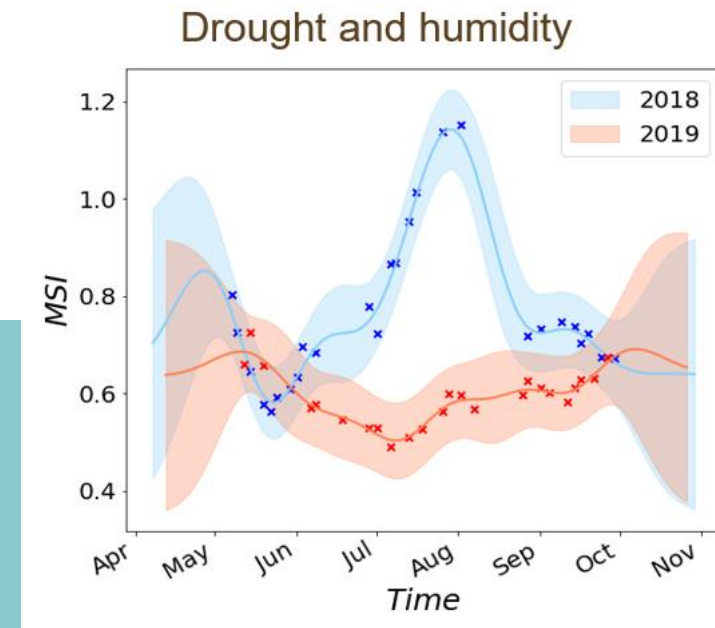

Pilots

Vegetation in Vänern

Drought in Lake Mälaren region

Vegetation mapping in shallow waters

Water quality

Change in coastal zones

Bark beetle infestation

FPA-CUP algorithms to executable code