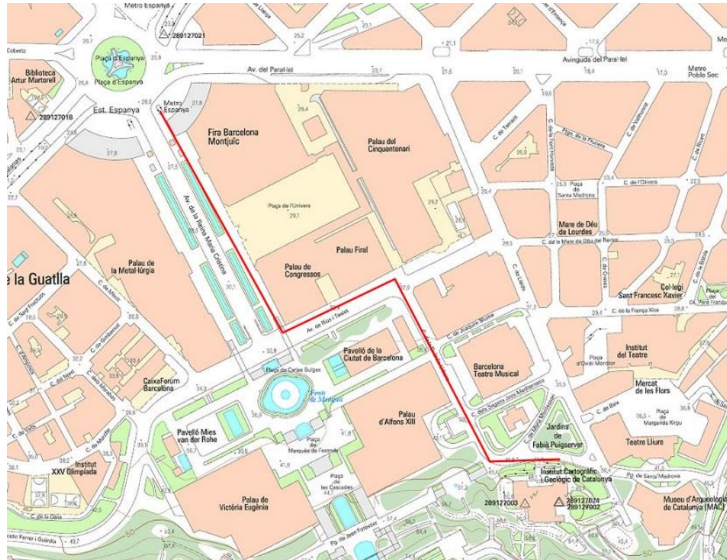

# EuroSDR One-Day Workshop on Single Photon and Geiger-Mode LiDAR

**Dinner 6th March 2019, 19:00pm**

Cafè de la Pedrera

Passeig de Gràcia, 92. Barcelona

Sponsored by

1) From ICGC walk to Plaça Espanya

2) Take underground L3 (green) direction Trinitat Nova until Diagonal (7 stops)

3) 3' walk to Casa Milà (La Pedrera)

*Note: If you have time, we suggest you get off at Liceo and walk Rambles and Passeig de Gràcia to the restaurant (30'-45' additional time)*